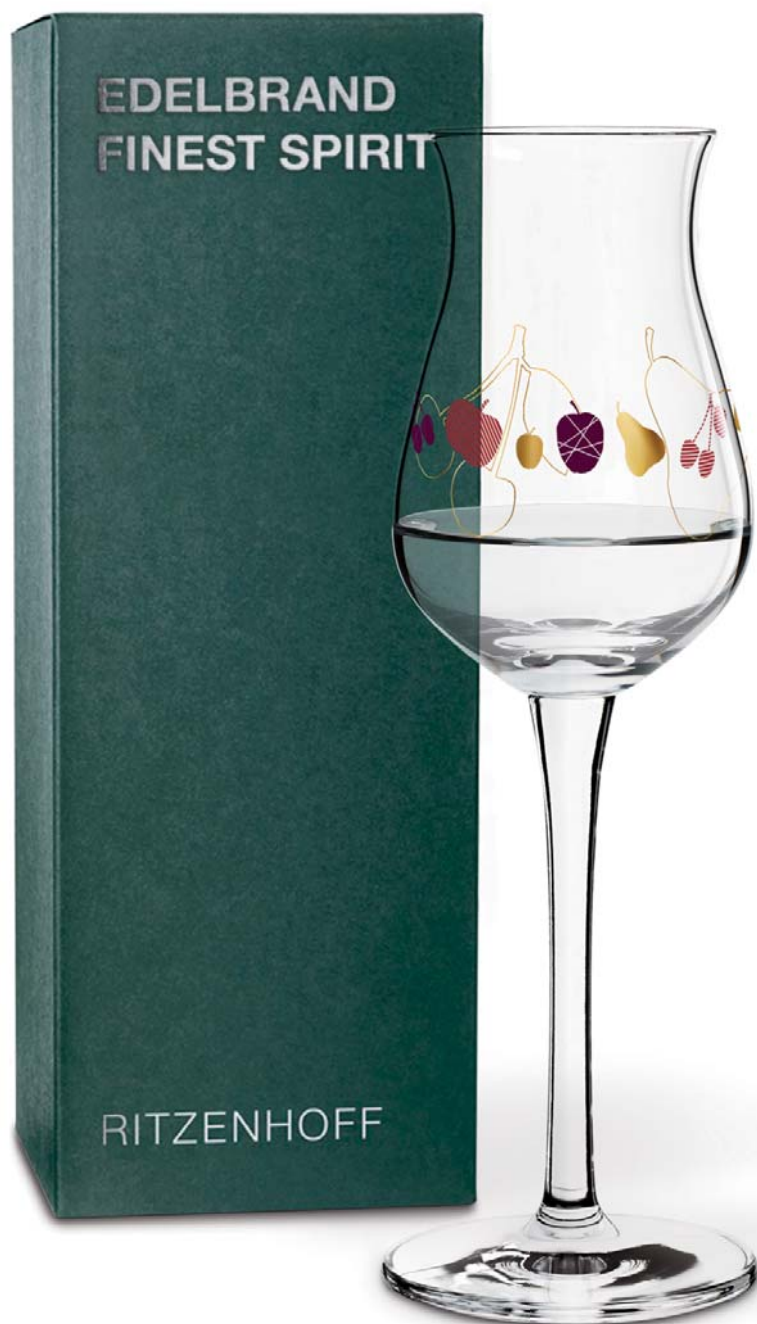

EDELBRAND

Made in Germany